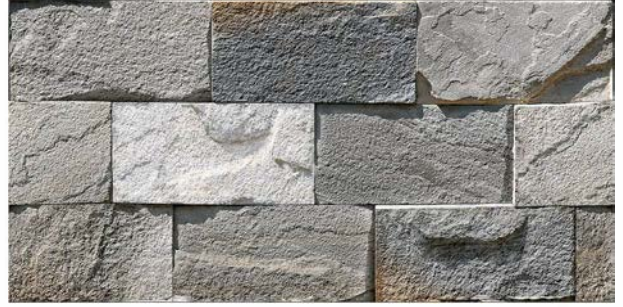

Digital
Vitrified Tiles

300x
600mm

Hard
Finish

M E
TILES

MAGMA GREY