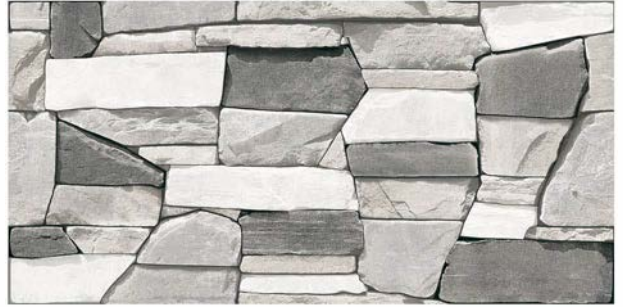

Digital
Vitrified Tiles

300x
600mm

Hard
Finish

M E
TILES

ANTAL GREY