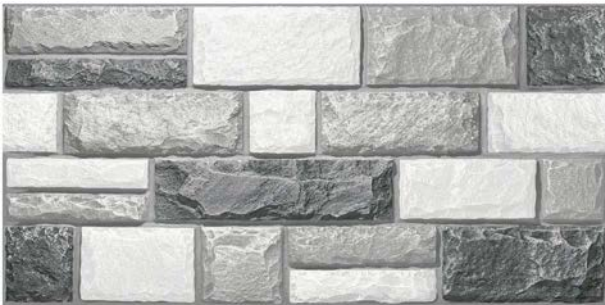

EIFFEL GRAFITO

EIFFEL GREY

EIFFEL CAMEL

EIFFEL OLIVE

Digital
Vitrified Tiles

300x
600mm

Hard
Finish

M E
TILES